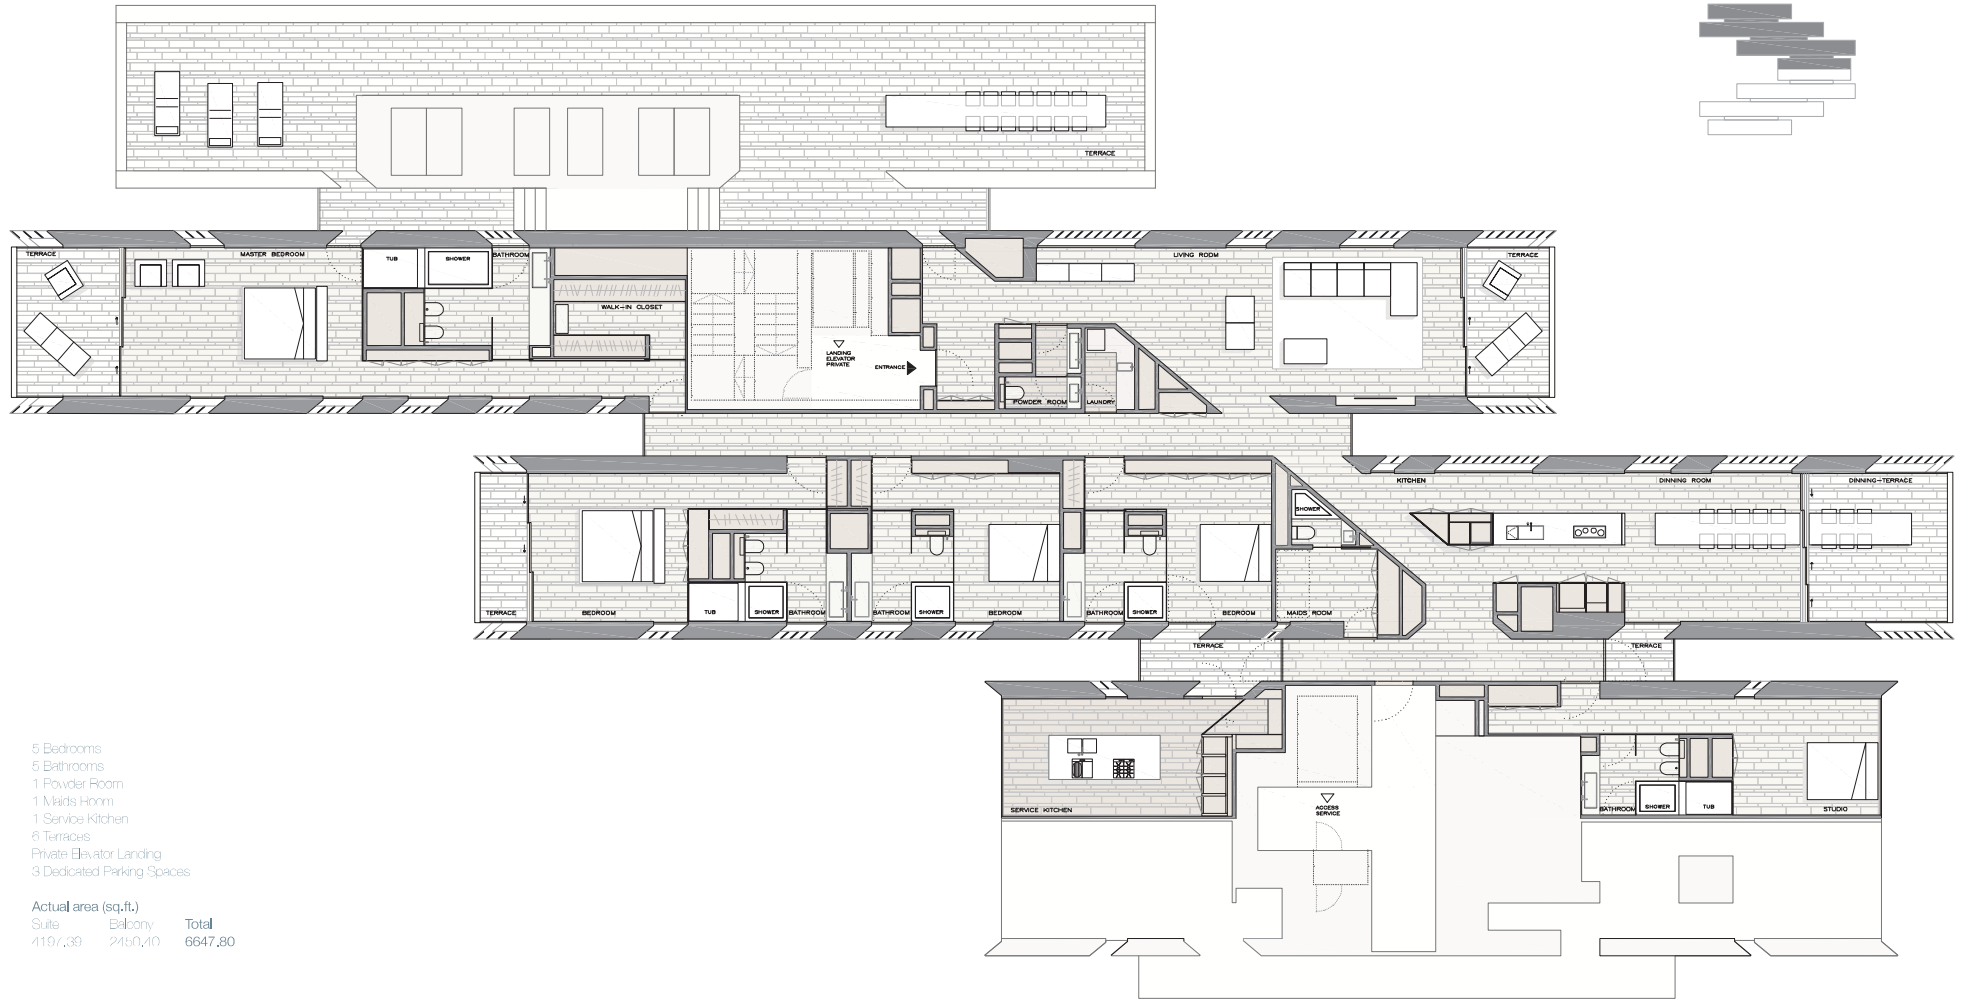

Penthouse 801 North

- 5 Bedrooms
- 5 Bathrooms
- 1 Powder Room
- 1 Maids Room
- 1 Service Kitchen
- 6 Terraces
- Private Elevator Landing
- 3 Dedicated Parking Spaces

Actual area (sq.ft.)		
Suite	Balcony	Total
4197,39	2460,40	6647,80

مُرَابَا
murabā

Muraba Residences Palm Jumeirah